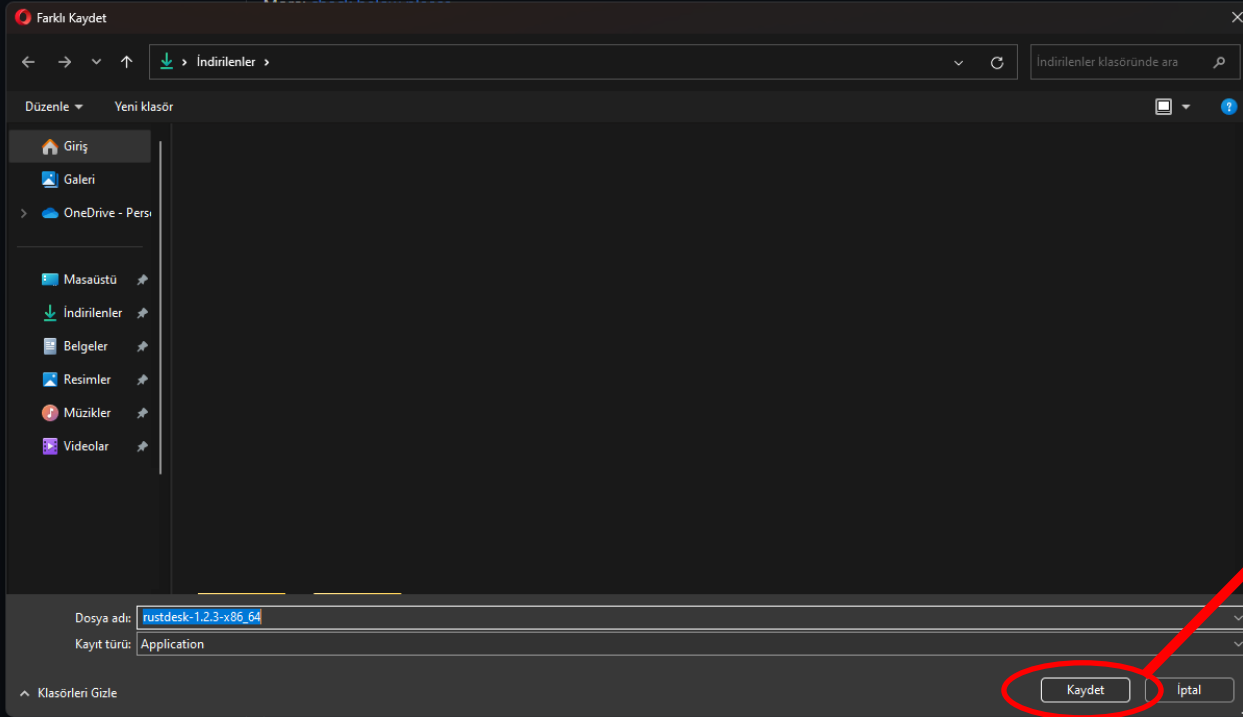

Kaydet butonuna
tıklayınız

rustdesk-1.2.3-x86_64.flatpak	18 MB	Oct 13, 2023
Source code (zip)		Oct 13, 2023
Source code (tar.gz)		Oct 13, 2023

👍 242 🗨️ 16 🏆 42 ❤️ 69 🎨 31 🗣️ 26 322 people reacted